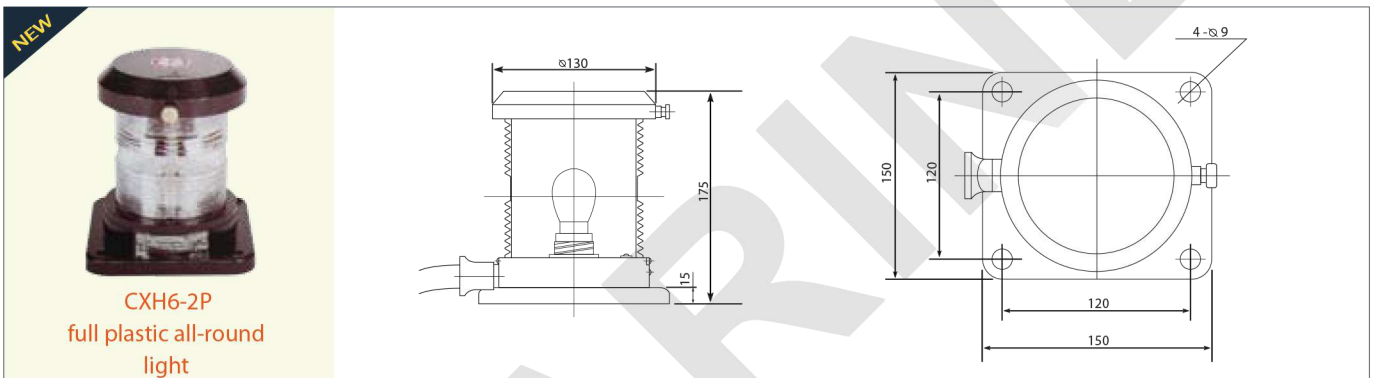

LAMPU NAVIGASI SINGLE (4")

TYPE	NAME	VISIBILITY	LEVEL ARC	LAMP HOLDER	BULB	PROTECTION CLASS	COLOR	WEIGHT
CXH1-2P	Full plastic starboard light	2n.m	112.5°	B15d	24V 30W	IP56	Green	2.6 kg
CXH2-2P	Full plastic port light	2n.m	112.5°				Red	2.6 kg
CXH3-2P	Full plastic masthead light	5n.m	225°				Transparent	2.5 kg
CXH4-2P	Full plastic stern light	2n.m	135°				Transparent	2.7 kg
CXH6-2P	Full plastic all-round light	2n.m	360°				Transparent	2.2 kg